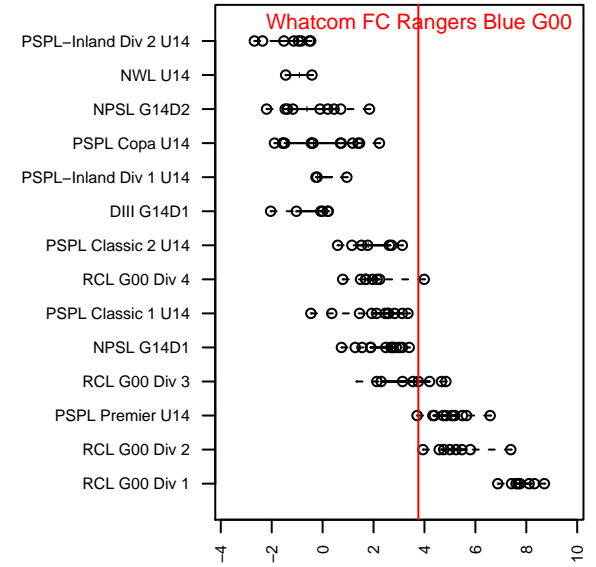

Whatcom FC Rangers Blue G00

Whatcom FC Rangers
 Bellingham, WA
 G00 total strength=1267
 attack=5.99 defense=4.25
 fall league = RCL G00 Div 3
 spr league = Win RCL G00 Div 3

alt names used:
 45 Whatcom FC Rangers G00 Blue
 Whatcom FC Ra – GU00 Blue
 Whatcom Rangers Blue [G00]
 Whatcom FC Ra – GU00 Blue
 Whatcom FC Rangers G00 Blue
 Whatcom FC Ra – GU00 Blue

Venues played:
 2014 Skagit Firecracker U14
 2014 Sounders FC Cup GU14
 2014 Puma Rimland Pacific Cup U14
 2014 RCL G00 Div 3
 2014 Win RCL G00 Div 3
 2014 WYS Presidents Cup G00 Division 2

Whatcom FC Rangers Blue G00
 Dots are actual minus expected GF (blue circles) and GA (red triangles).
 Blue line is smoothed change in attack strength. Red is smoothed change in defense strength.

**attack and defense variance (black dot)
relative to other teams
and top 10 in region**

**attack and defense rating
relative to others at age
and all opponents in last 13 months**

Performance relative to 13 month average