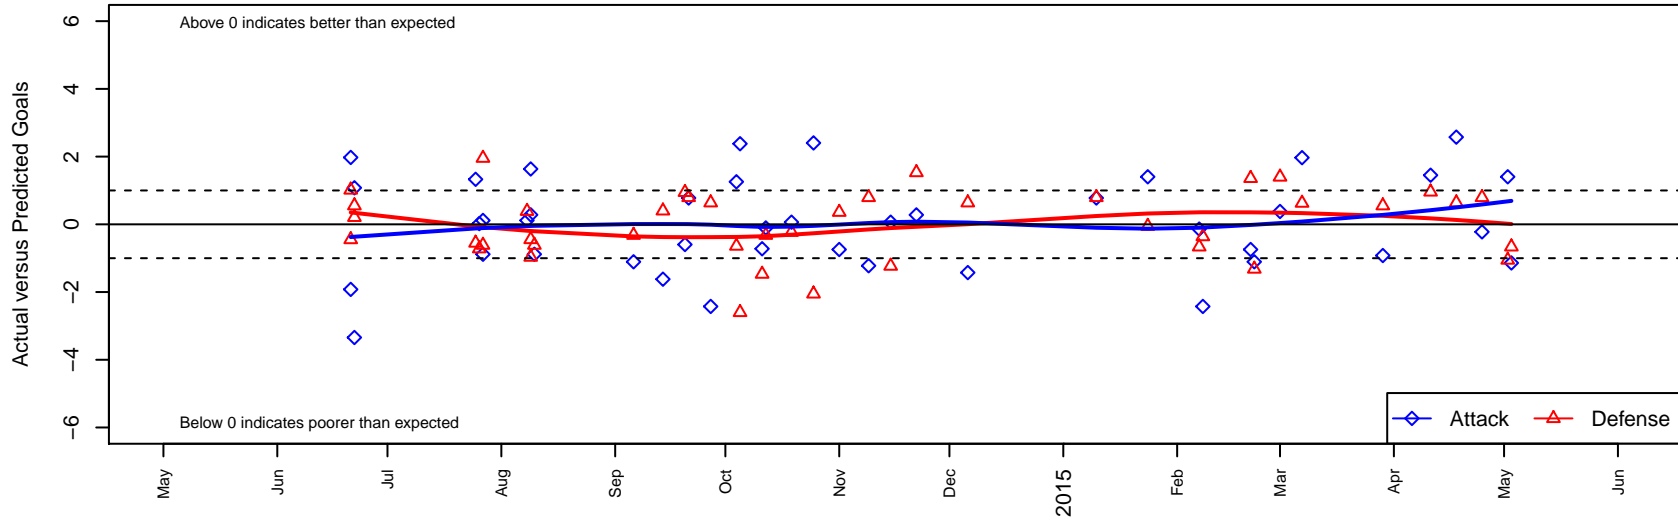

Whatcom FC Rangers Blue G00

Whatcom FC Rangers
 Bellingham, WA
 G00 total strength=1267
 attack=5.99 defense=4.25
 fall league = RCL G00 Div 3
 spr league = Win RCL G00 Div 3

alt names used:
 45 Whatcom FC Rangers G00 Blue
 Whatcom FC Ra – GU00 Blue
 Whatcom Rangers Blue [G00]
 Whatcom FC Ra – GU00 Blue
 Whatcom FC Rangers G00 Blue
 Whatcom FC Ra – GU00 Blue

Venues played:
 2014 Skagit Firecracker U14
 2014 Sounders FC Cup GU14
 2014 Puma Rimland Pacific Cup U14
 2014 RCL G00 Div 3
 2014 Win RCL G00 Div 3
 2014 WYS Presidents Cup G00 Division 2

Whatcom FC Rangers Blue G00
 Dots are actual minus expected GF (blue circles) and GA (red triangles).
 Blue line is smoothed change in attack strength. Red is smoothed change in defense strength.

**attack and defense variance (black dot)
relative to other teams
and top 10 in region**

**attack and defense rating
relative to others at age
and all opponents in last 13 months**

Performance relative to 13 month average